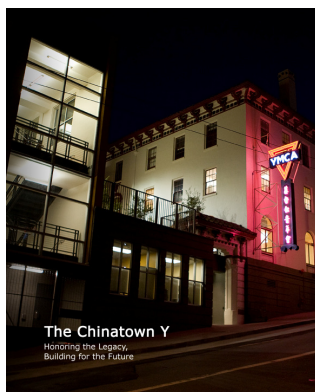

"The Chinatown Y: Honoring the Legacy, Building the Future" Commemorative book: 300 pages full of history, anecdotes and pictures of the Chinatown YMCA since its beginning told from those who made the Y what it is today.

$50/book

Chinatown YMCA
855 Sacramento Street, San Francisco, CA 94108
P 415 576 9622 www.ymcasf.org/chinatown