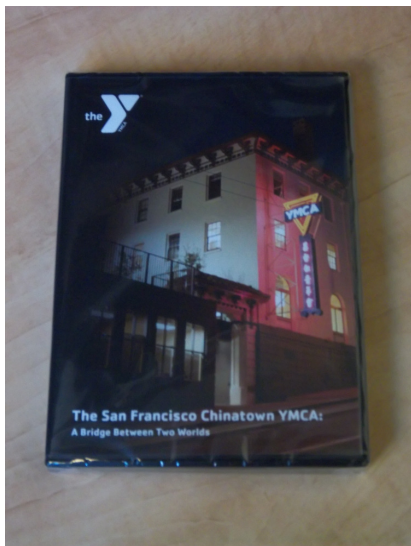

Chinatown YMCA

855 Sacramento Street, San Francisco, CA 94108

P 415 576 9622 www.ymcasf.org/chinatown

**FOR YOUTH DEVELOPMENT
FOR HEALTHY LIVING
FOR SOCIAL RESPONSIBILITY**

Grey Centennial Celebration T-shirt: American Apparel(R) 100% cotton t-shirts; grey shirts with red and blue graphics; Adults Sizes only
XS - XL available while supplies last

\$20 each

"The San Francisco Chinatown YMCA: A Bridge Between Two Worlds" Documentary DVD: Includes historical overview of San Francisco's Chinatown as well as the Chinatown YMCA, interviews with past and current Y volunteers and participants and conversations with Chinatown historians. Approximately 45 minutes long.